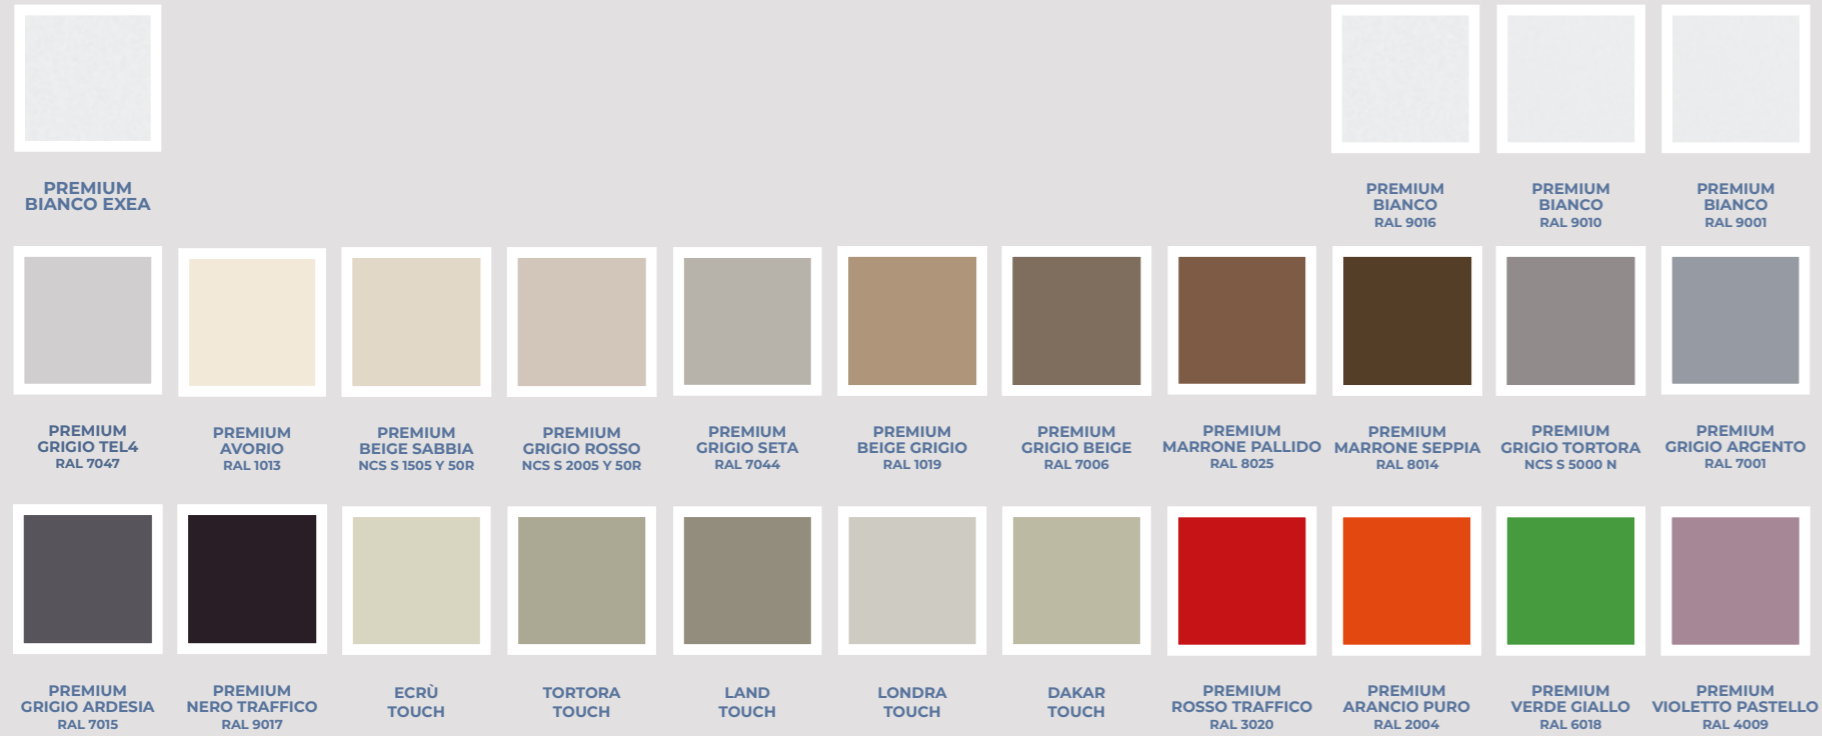

NERO

BIANCO

Riana

CROMAT

CROMO

NERO

BIANCO

Baltic

CROMO

BRONZO

Indian

ORO

CROMAT

CROMO

BRONZO

Arctic

CROMAT

CROMO

NERO

BIANCO

Atlantic

CROMAT

CROMO

Finiture

FINISHES / FINITION

Laccati
LACQUERED
LAQUEÉS

Laccati Light
Light Lacquered / Laques Light

Laccati Premium Colori Standard
Premium Lacquered Standard Colours / Couleurs Standard Laquées Premium

Laccati Premium Colori a Richiesta
Lacquered Premium Colours on Request / Couleurs Premium Laquées sur Demande