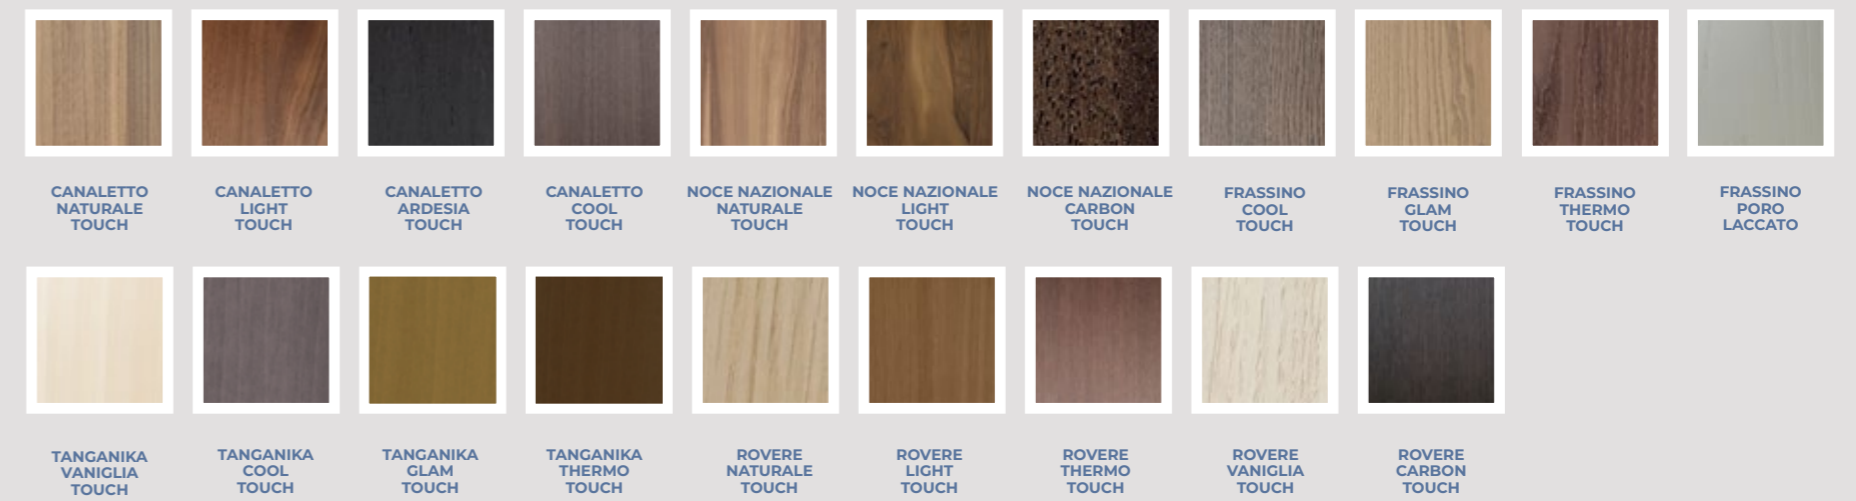

Legni
WOOD
BOIS