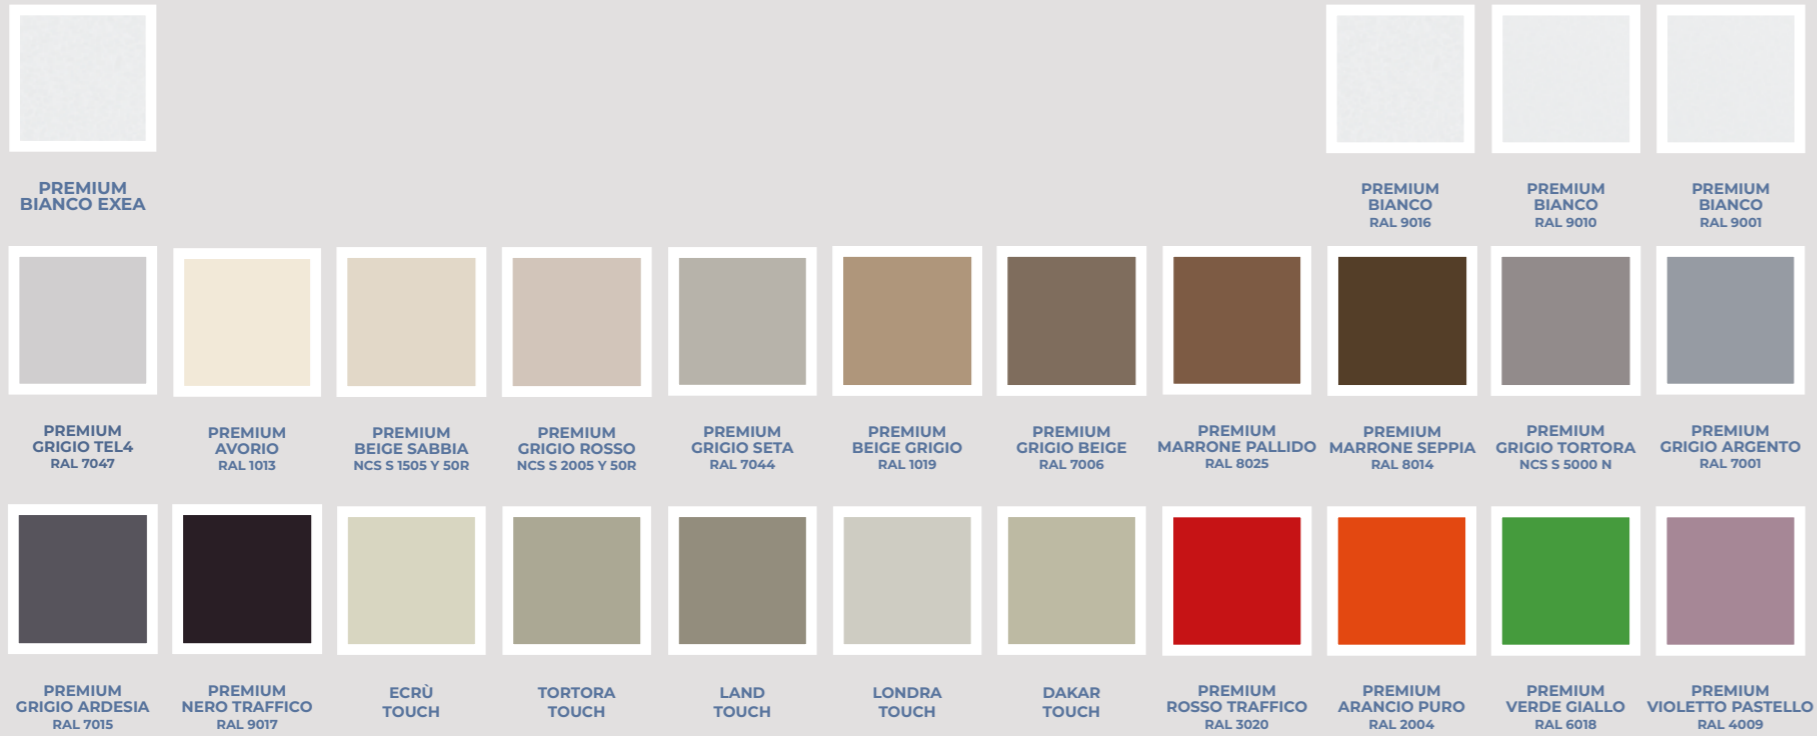

NERO

BIANCO

Riana

CROMAT

CROMO

NERO

BIANCO

Baltic

CROMO

BRONZO

Indian

ORO

CROMAT

CROMO

BRONZO

Arctic

CROMAT

CROMO

NERO

BIANCO

Atlantic

CROMAT

CROMO

Finiture

FINISHES / FINITION

Laccati
LACQUERED
LAQUEÉS

Laccati Light
Light Lacquered / Laques Light

Laccati Premium Colori Standard
Premium Lacquered Standard Colours / Couleurs Standard Laquées Premium

Laccati Premium Colori a Richiesta
Lacquered Premium Colours on Request / Couleurs Premium Laquées sur Demande