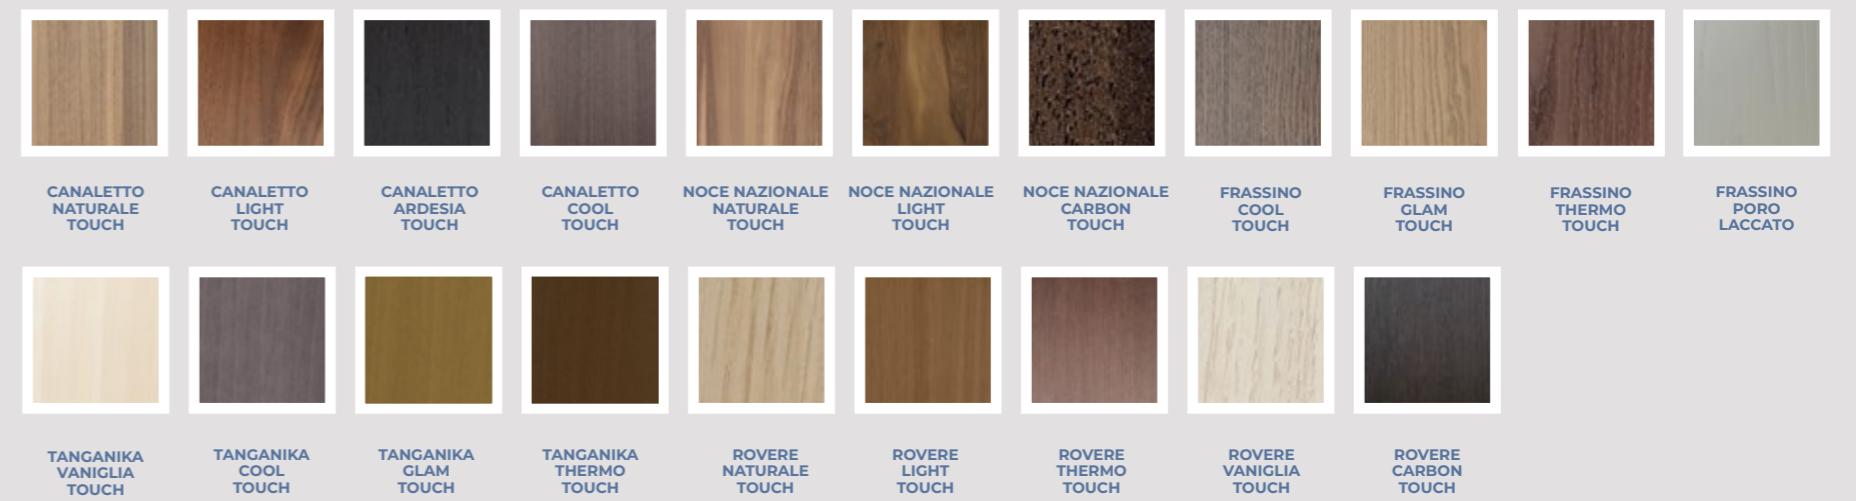

Legni
WOOD
BOIS